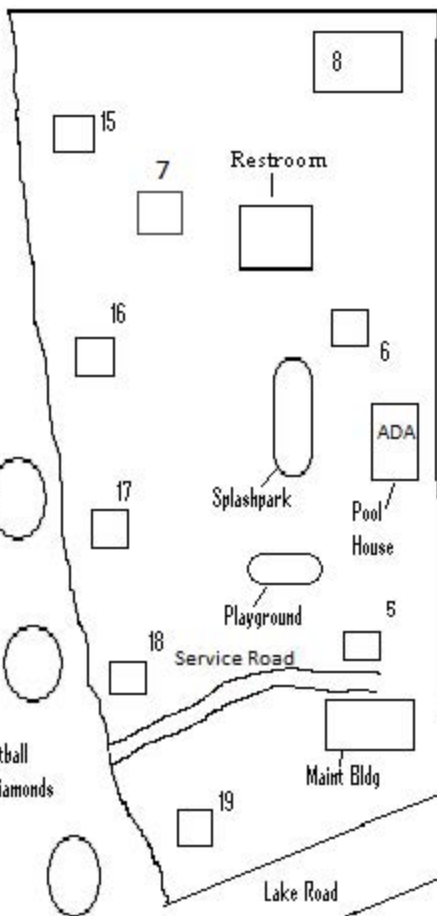

**KRULL PARK - SOUTH PARK**

6108 Lake Road  
Olcott, NY 14126  
(716) 778-7711

Model  
Airplane  
Fields

Soccer  
Fields

Softball  
Diamonds

Large - approx 75 people  
Small - approx 30-35 people

PARK HOURS 7AM to 9PM

Rules - NO glass bottles, alcohol permitted,  
dogs must be on leash and cleaned up after.  
NO bounce houses or any amusement rides.  
Parks Office (716) 439-7951

Basketball Court

**KRULL PARK - NORTH PARK**