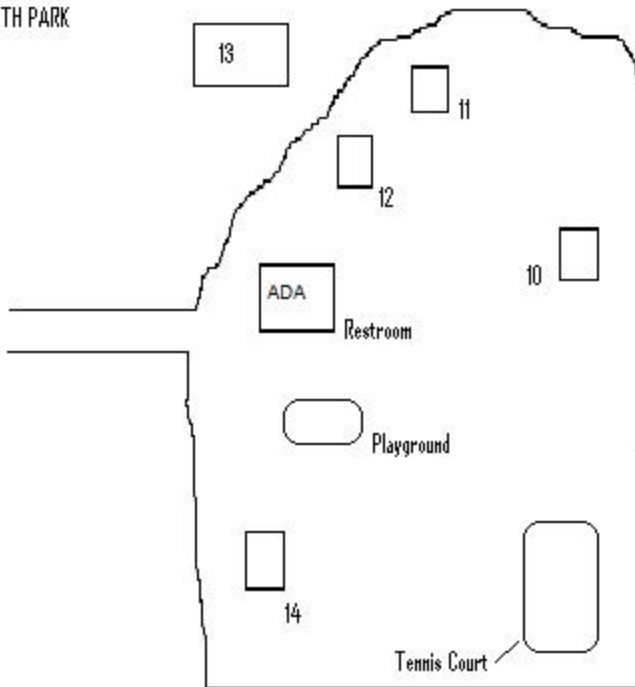

**KRULL PARK - SOUTH PARK**

6108 Lake Road  
Olcott, NY 14126  
(716) 778-7711

Model  
Airplane  
Fields

Soccer  
Fields

Softball  
Diamonds

Large - approx 75 people  
Small - approx 30-35 people

PARK HOURS 7AM to 9PM

Rules - NO glass bottles, alcohol permitted,  
dogs must be on leash and cleaned up after.  
NO bounce houses or any amusement rides.  
Parks Office (716) 439-7951

Basketball Court

**KRULL PARK - NORTH PARK**